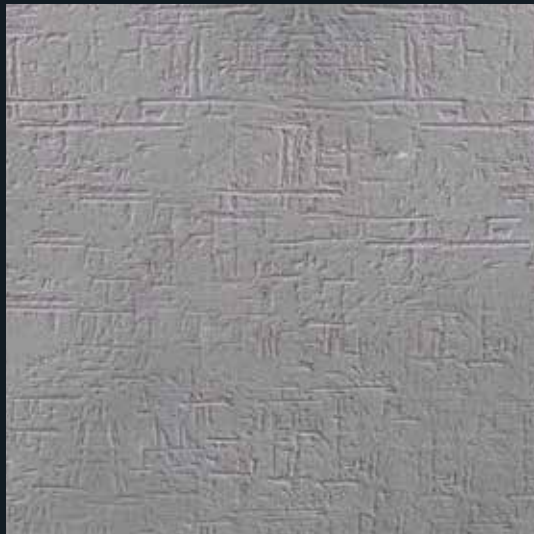

EXQUISITE ADDITIONS

SCRATCH STONE FINE