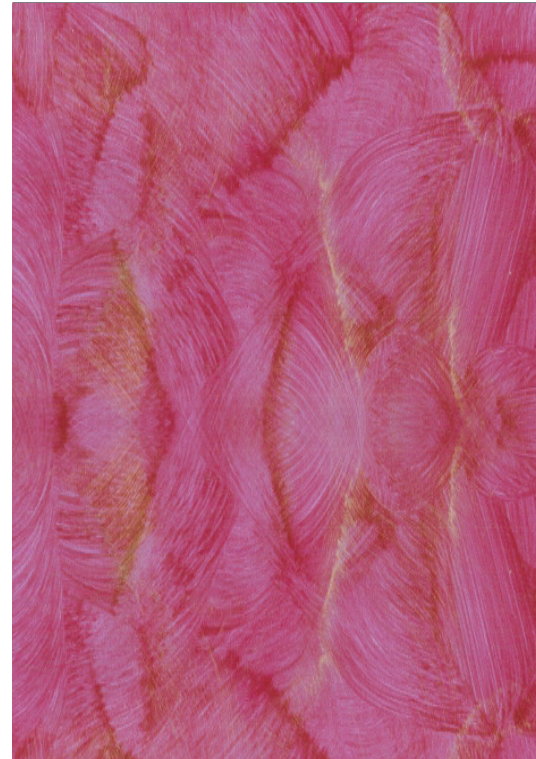

To see the wall texture finish,
place the card on the shade chips.