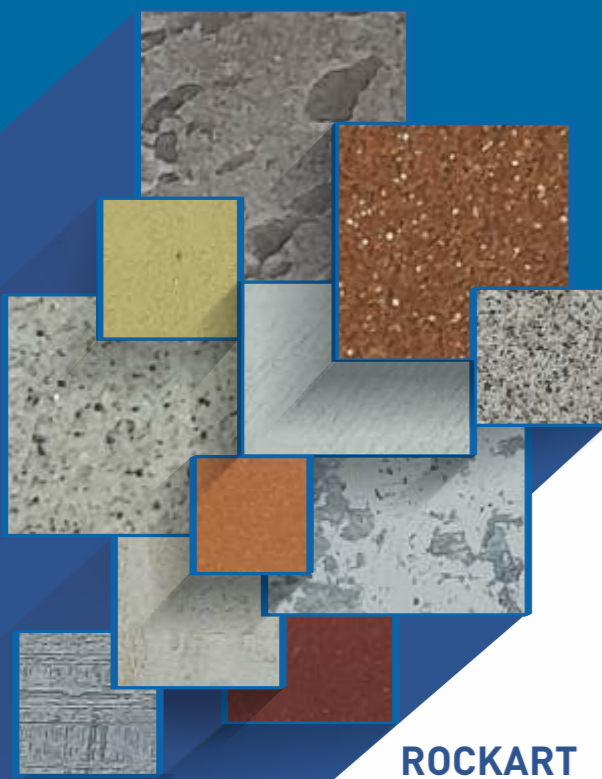

JK MAXIMO Patternz

ROCKART TEXTURED WALL FINISH

ROCKART is a tinted granular textured wall finish for the protection and decoration in the exteriors and interiors.

APPLICATION AREA

Exteriors and interior of cement sand plasters, Stucco, Concrete, Gypsum Boards, Bricks, Wood, etc.

COMPOSITION

It is based on high performance Acrylic Resin with silicone, In-organic pigments, Ceramics, Quartz, Siliceous Minerals, Special Biocides, Fungicides, Algicides and Surfactants etc. It is also recommended for reviving old buildings.

COVERAGE

Approx. 5.5-6.5 sq. ft./ kg. per coat depending on the texture and porosity of the surface.

DRYING TIME

Hard Dry : 8 hours.

TECHNICAL DATA

PRODUCT BENEFITS/FEATURES

Alkali resistant

Excellent Weather Resistance

Good flexibility and adhesion

Algae and Fungus resistance

Breathes out trapped moisture

Light-fast UV resistance

APPLICATION

1. JK Primera coat as Sealer / Primer
2. Material application with s/s trowel & finished with polystyrene trowel.